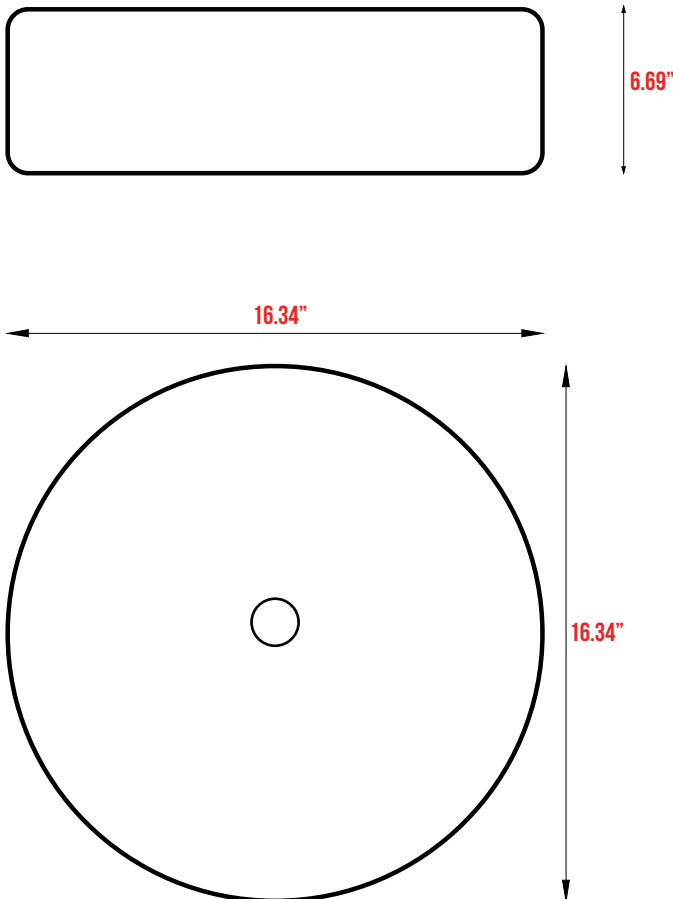

Sutherland White Ceramic Round Vessel Bathroom Sink
with Overflow and pop up drain

FEATURES

Nonporous glossy surface, easy to clean, and highly durable.

Contemporary, timeless design, simplistic and elegant compatible with all bathroom settings

Above-counter installation for open countertop and clean look

Polished Chrome finished Pop up Drain included.

Predrilled Standard 1 3/4 for the drain.

	Height	Depth	Width
inches	6.69"	16.34"	16.34"
mm	169.93	415.04	415.04